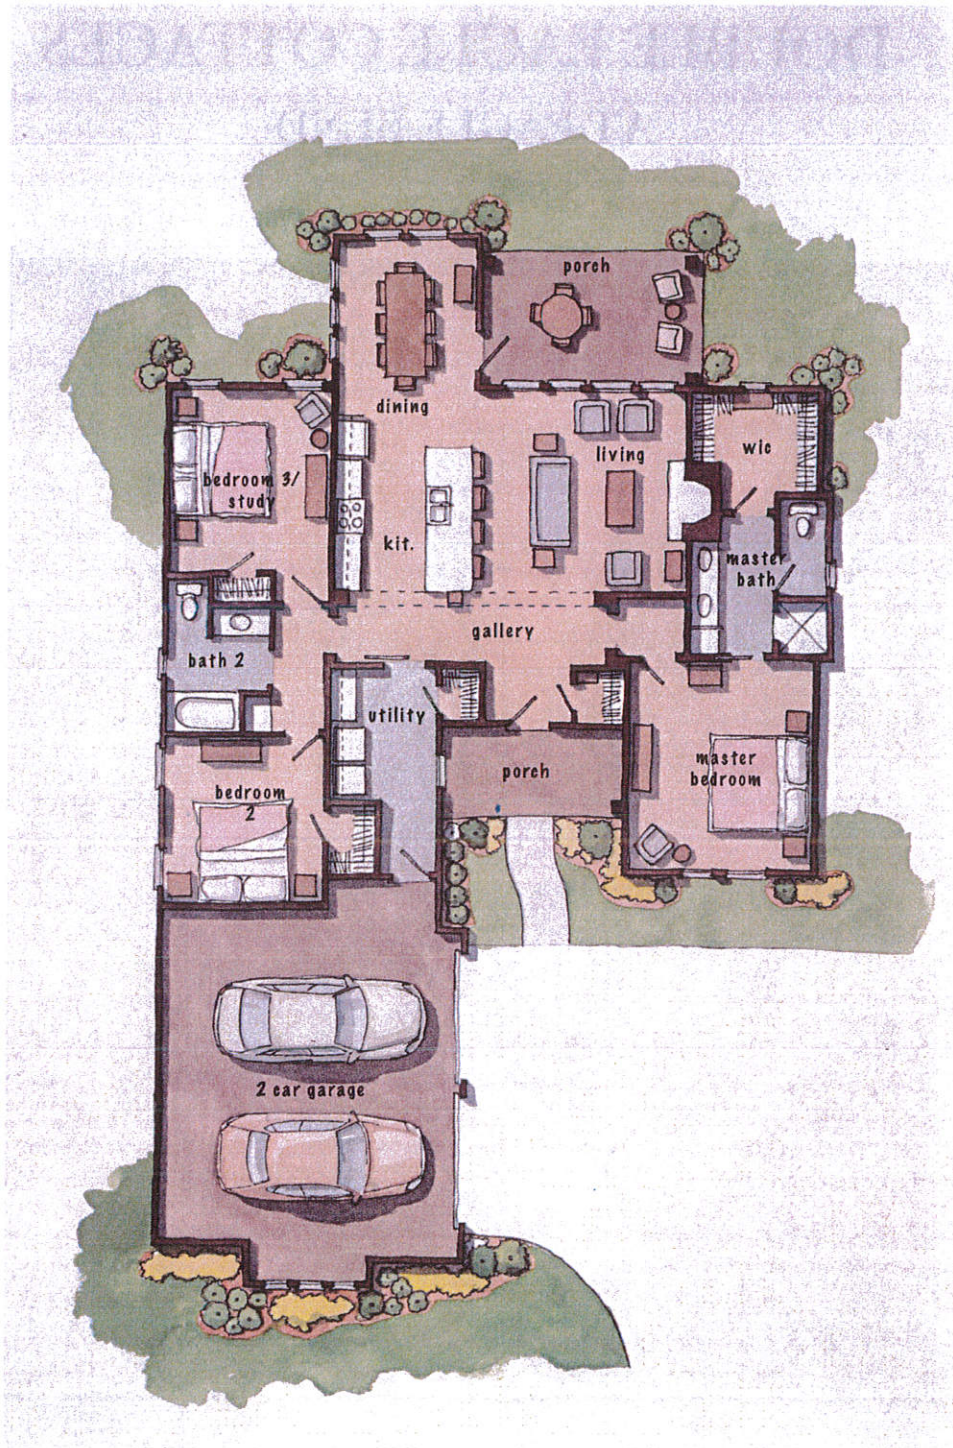

DOUBLE EAGLE COTTAGES AT EAGLE BEND

THE BLACK EAGLE—I PLAN
3 BED, 2 BATH WITH GARAGE

NATIONAL
VILLAGE

— AUBURN • OPELIKA —

A Community on the Robert Trent Jones Golf Trail

Information is deemed reliable, but not guaranteed. All renderings are artistic in nature and are for marketing purposes only.

THE BLACK EAGLE
I PLAN - 1,682 SF

NATIONAL VILLAGE

AUBURN • OPELIKA

A Community on the Robert Trent Jones Golf Trail

Information is deemed reliable, but not guaranteed. All measurements are approximate and are for marketing purposes only.